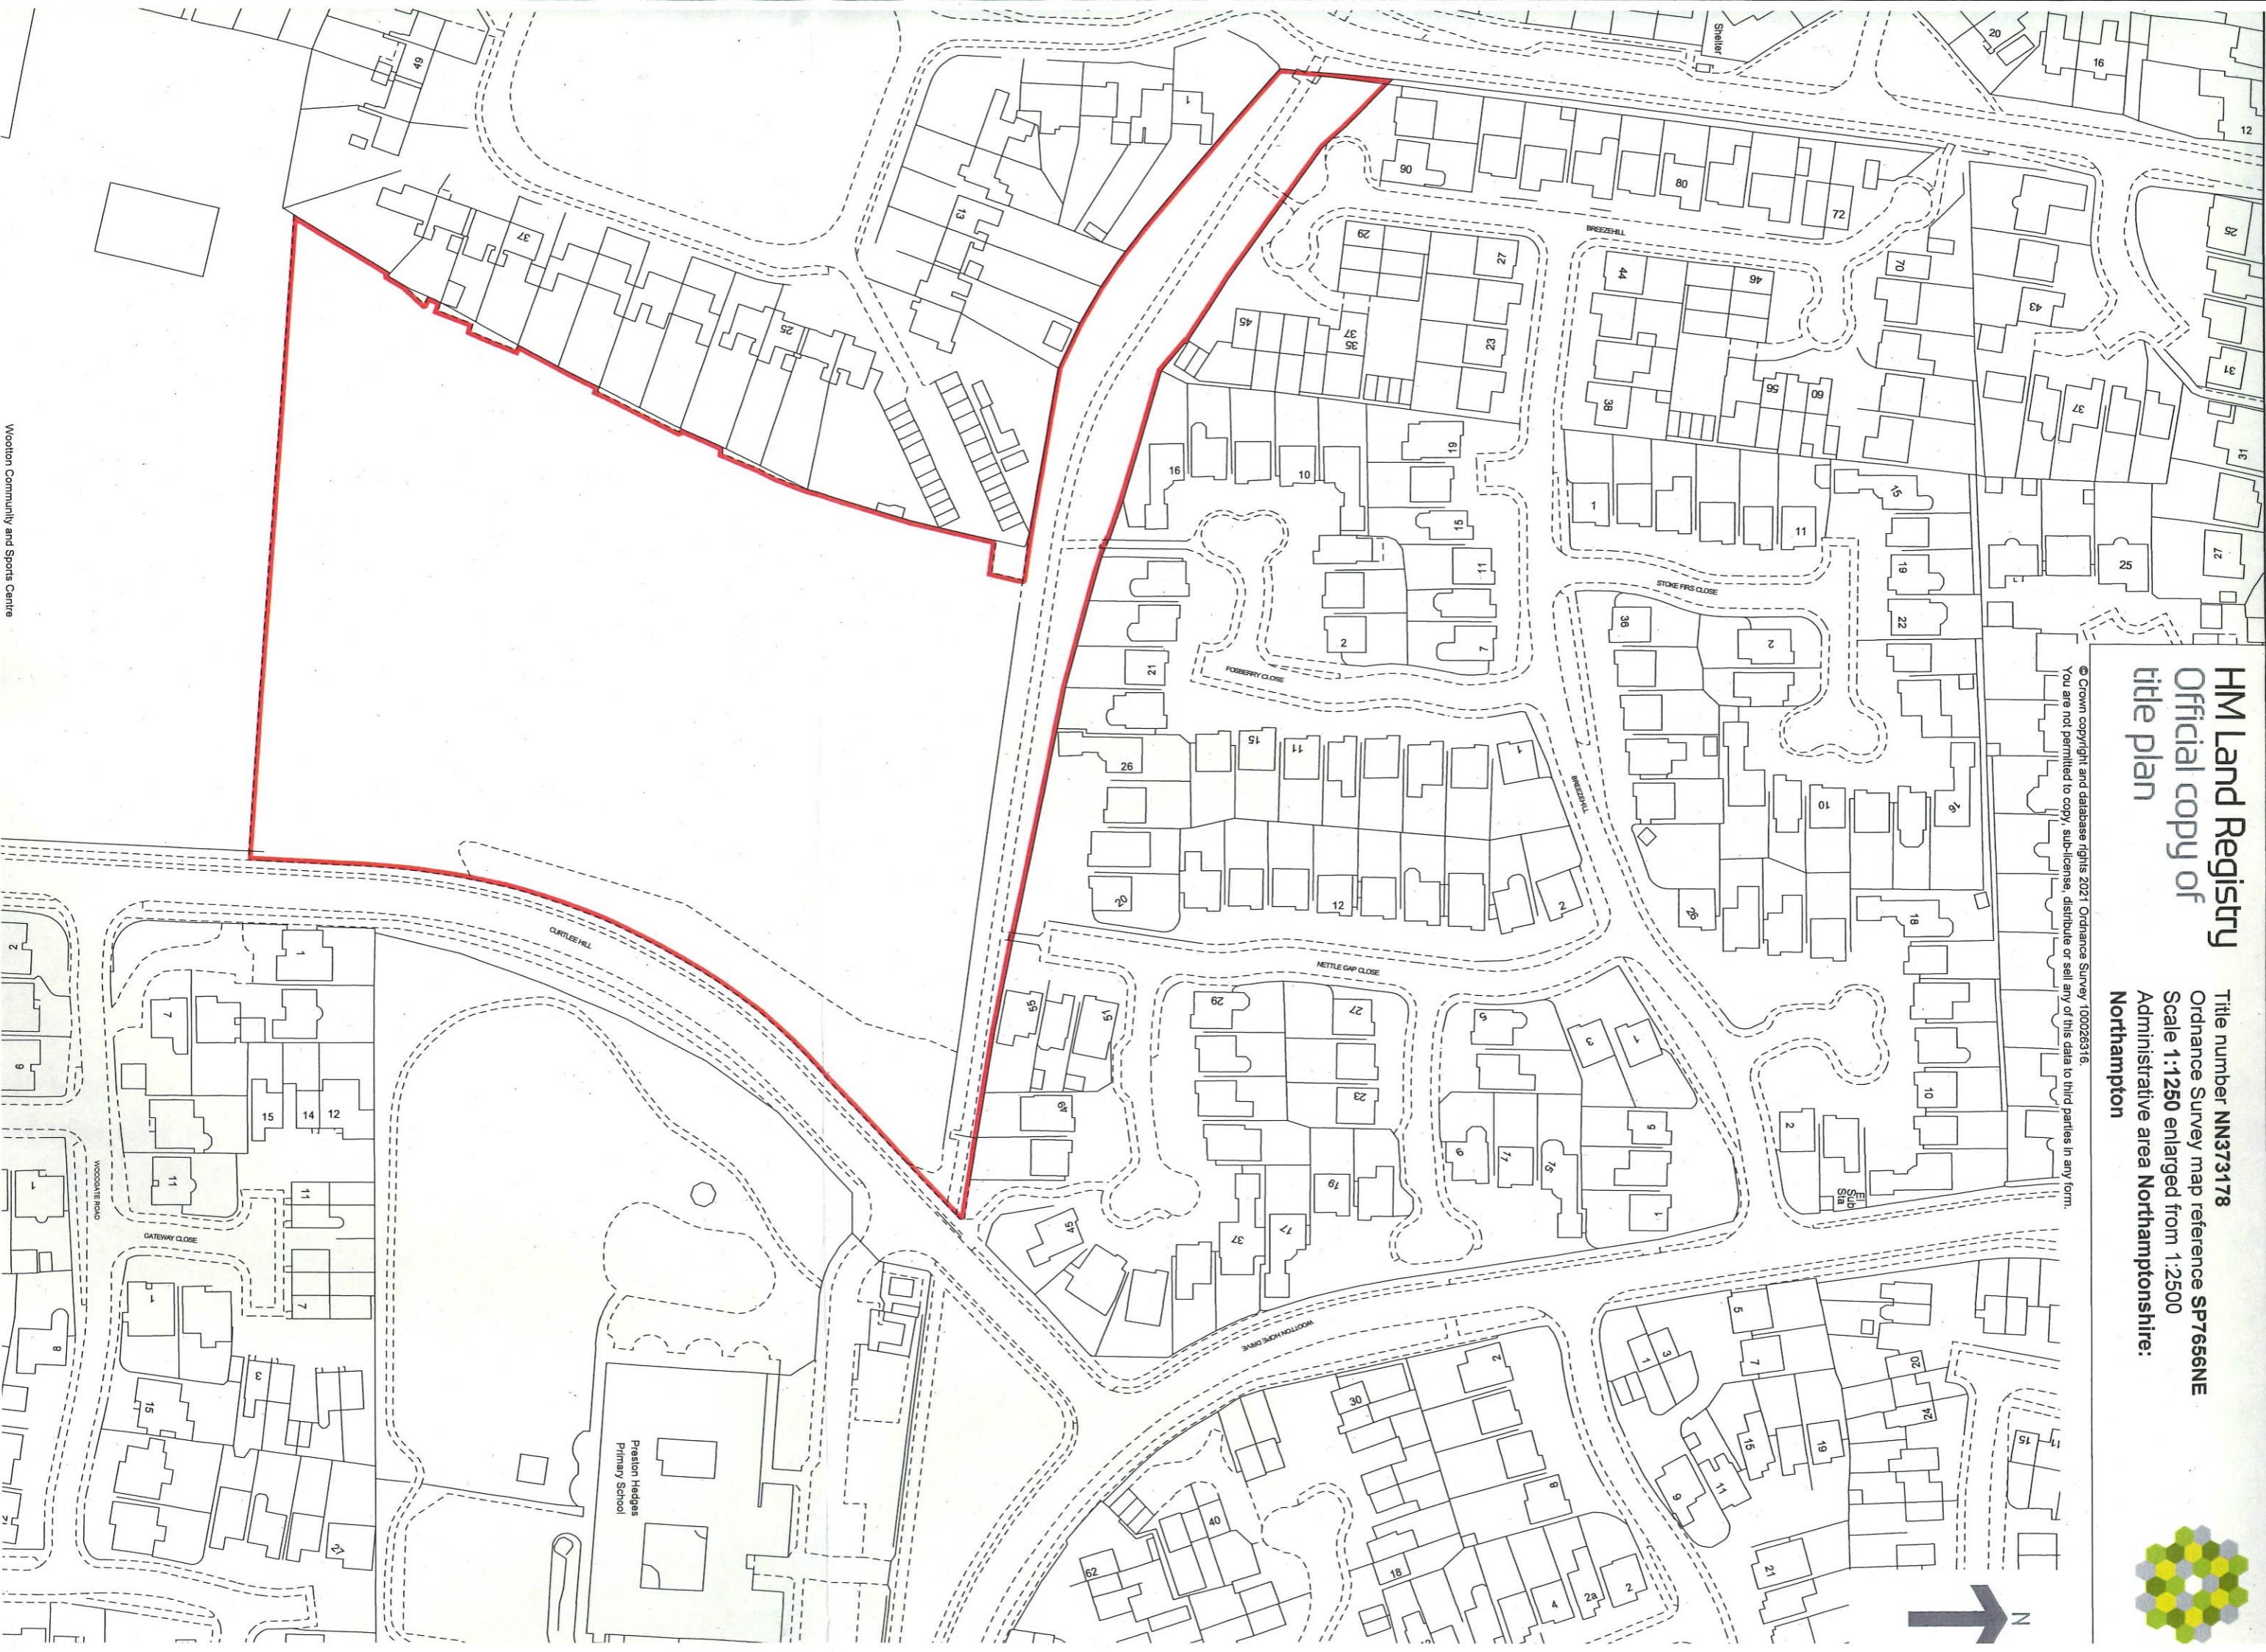

HM Land Registry
Official copy of
title plan

Title number NN373178
Ordnance Survey map reference SP7656NE
Scale 1:1250 enlarged from 1:2500
Administrative area Northamptonshire:
Northampton

© Crown copyright and database rights 2021 Ordnance Survey 100026316.
You are not permitted to copy, sub-license, distribute or sell any of this data to third parties in any form.