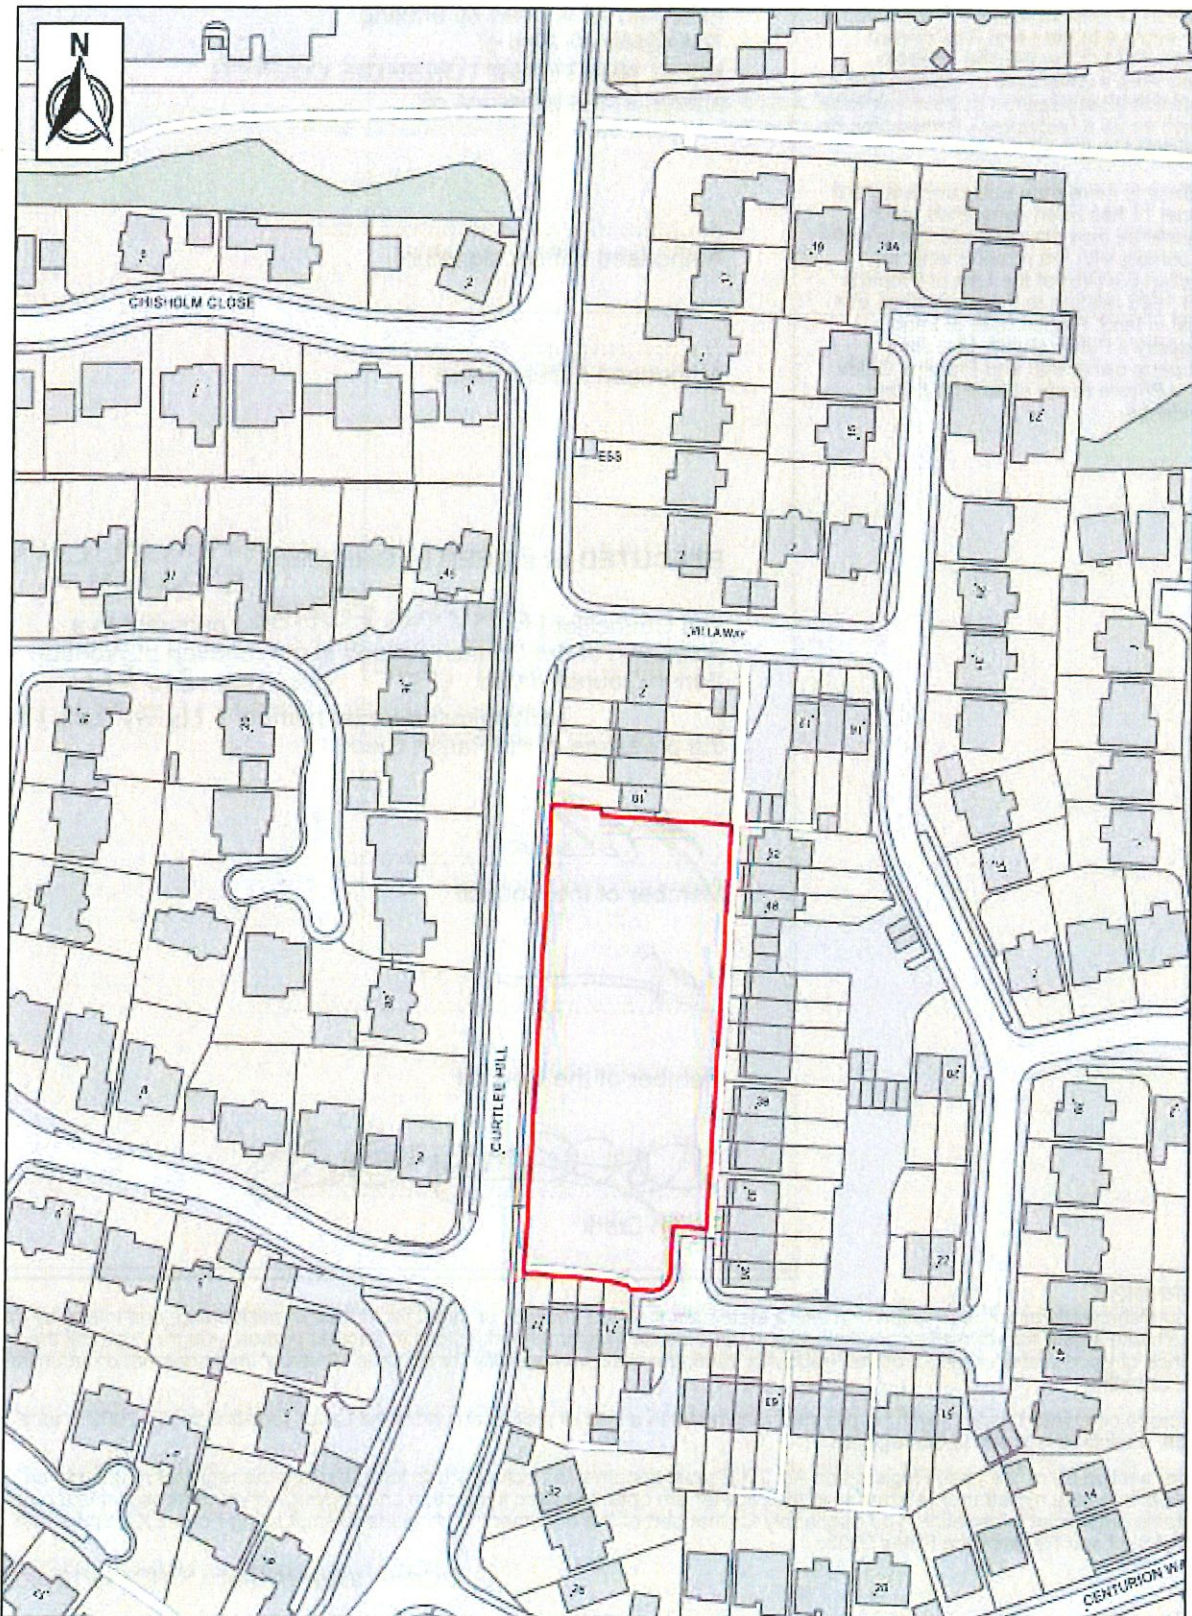

PLAN

West
Northamptonshire
Council

Title: **Land at Curtlee Hill**

© Crown copyright and database rights 2022 Ordnance Survey licence no. 100063706

Date: 07-06-2022

Scale: 1:1,250 @A4

Drawn: LP