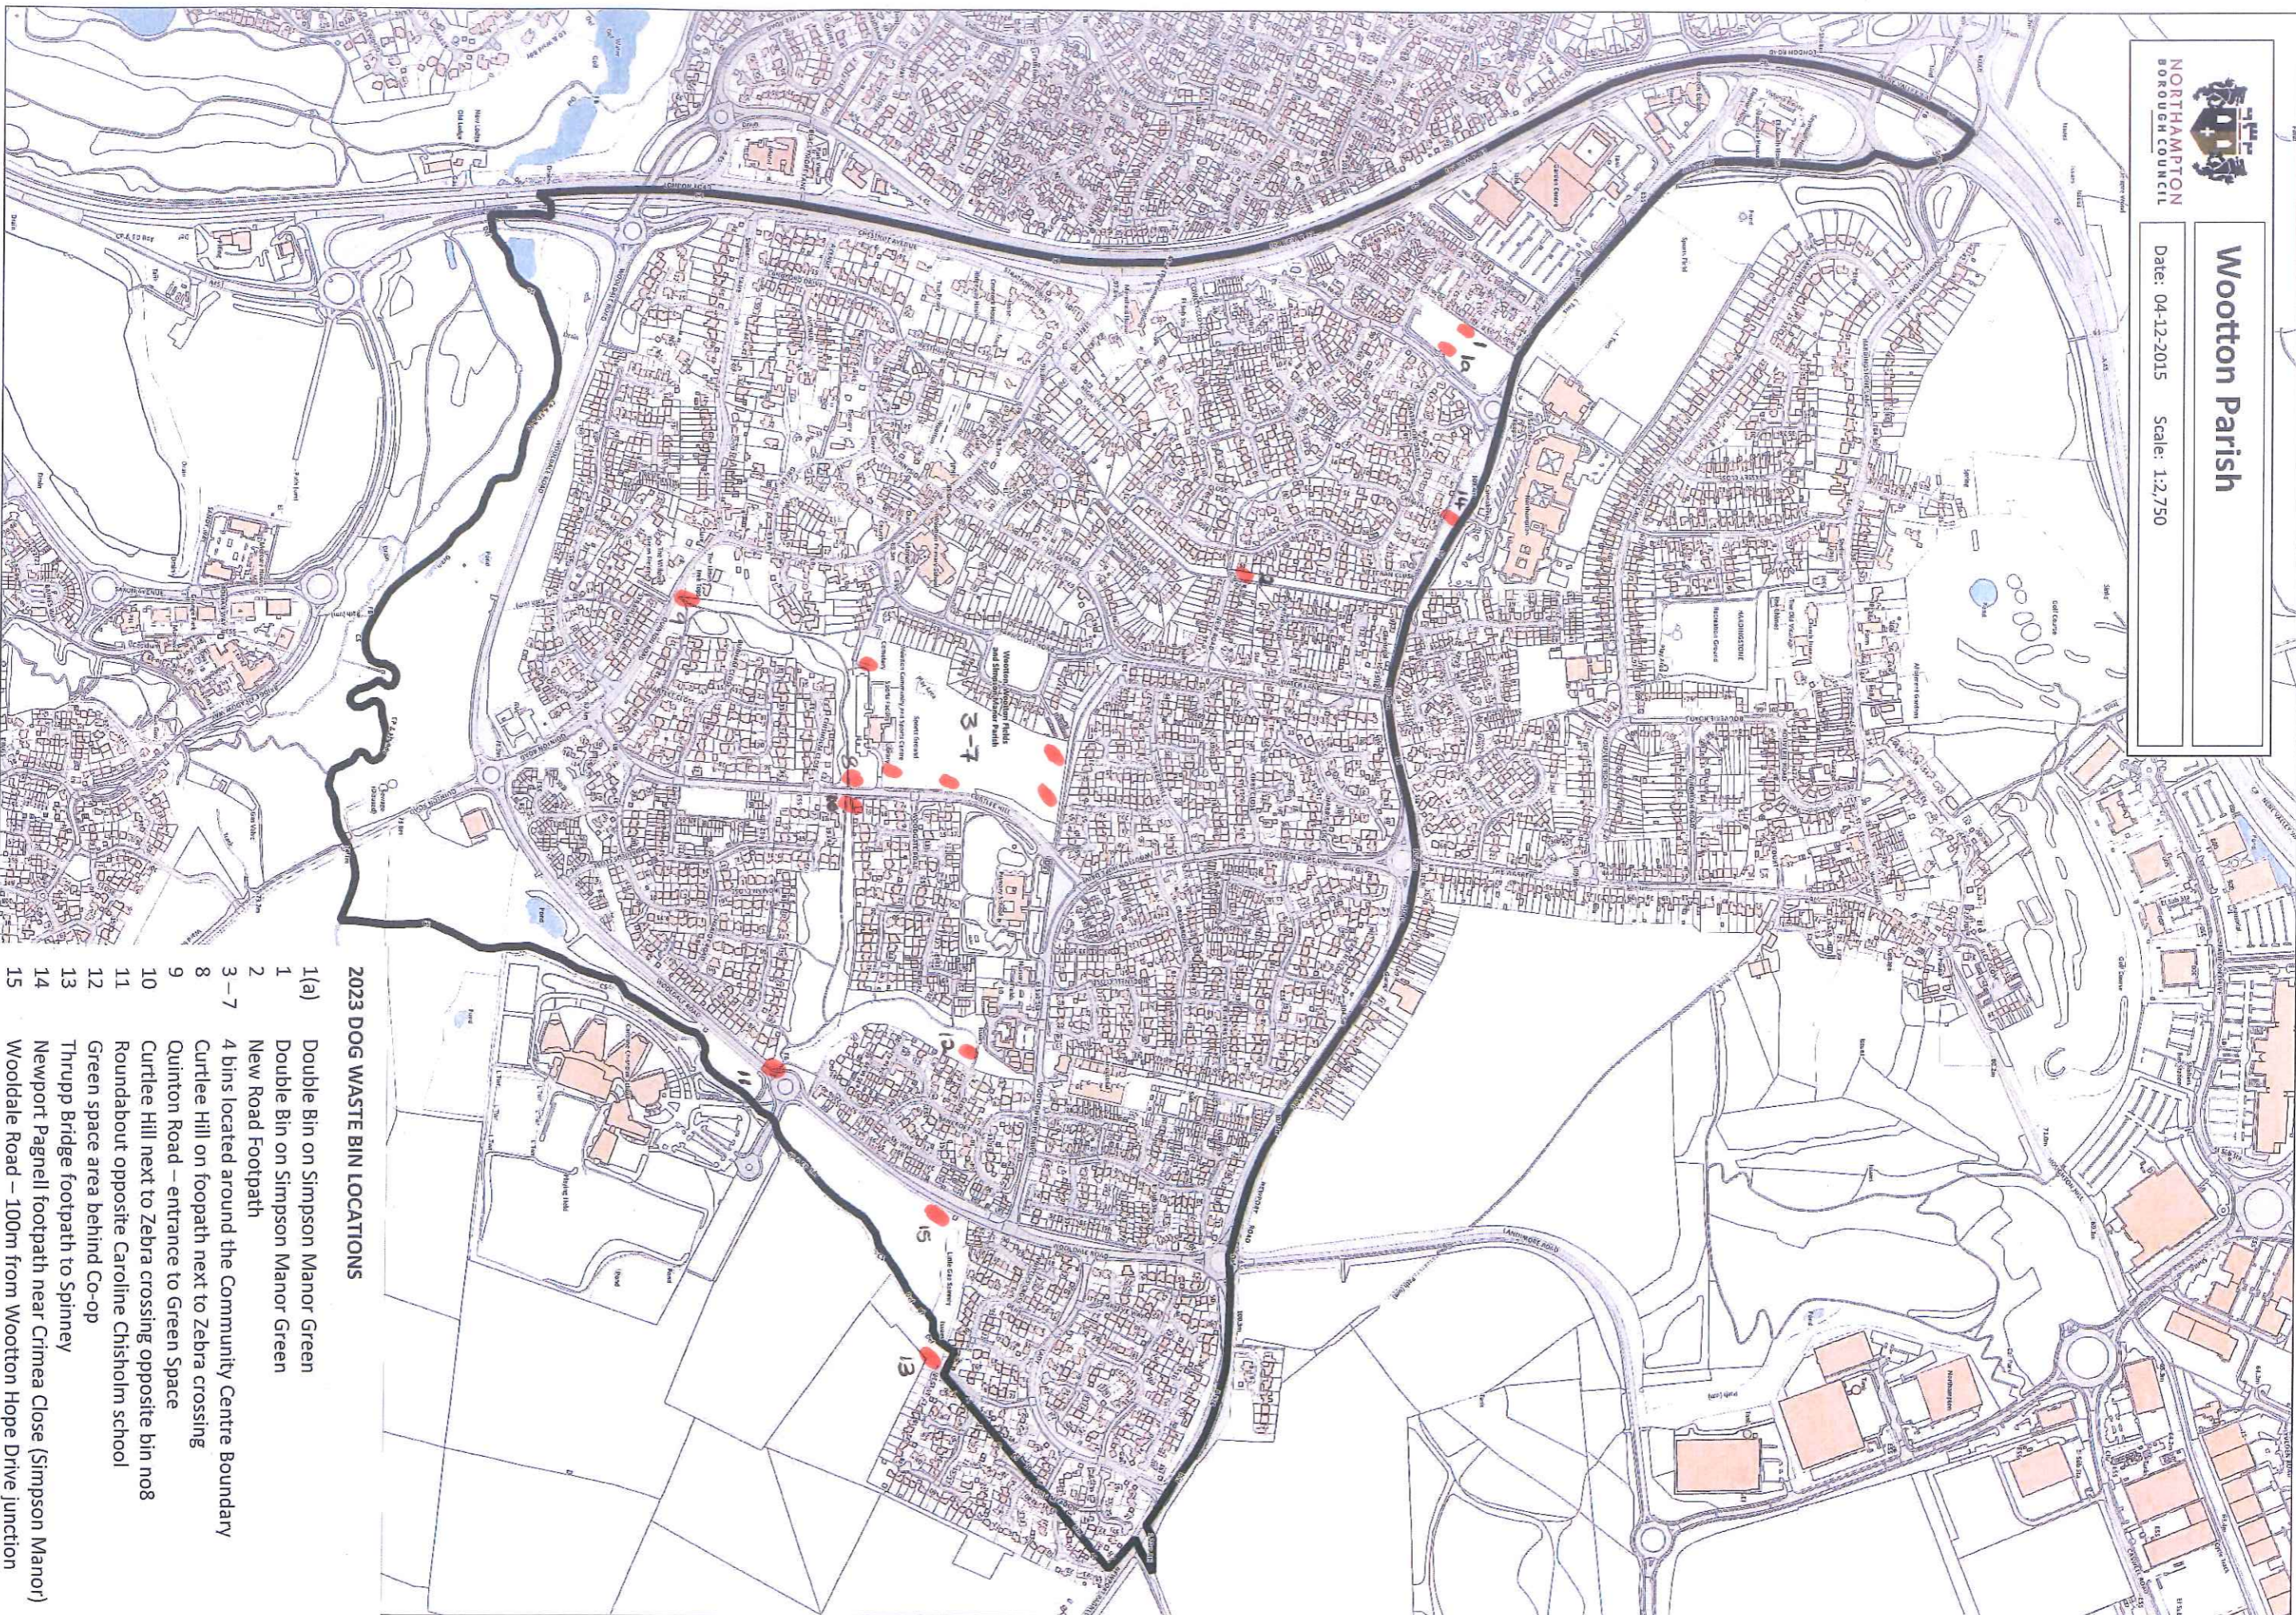

Wootton Parish

Date: 04-12-2015

Scale: 1:2,750

2023 DOG WASTE BIN LOCATIONS

- 1(a) Double Bin on Simpson Manor Green
- 1 Double Bin on Simpson Manor Green
- 2 New Road Footpath
- 3-7 4 bins located around the Community Centre Boundary
- 8 Curtlee Hill on footpath next to Zebra crossing
- 9 Quinton Road – entrance next to Green Space
- 10 Curtlee Hill next to Zebra crossing opposite bin n08
- 11 Roundabout opposite Caroline Chisholm school
- 12 Green space area behind Co-op
- 13 Thrupp Bridge footpath to Spinney
- 14 Newport Pagnell footpath near Crimea Close (Simpson Manor)
- 15 Wooddale Road – 100m from Wootton Hope Drive junction